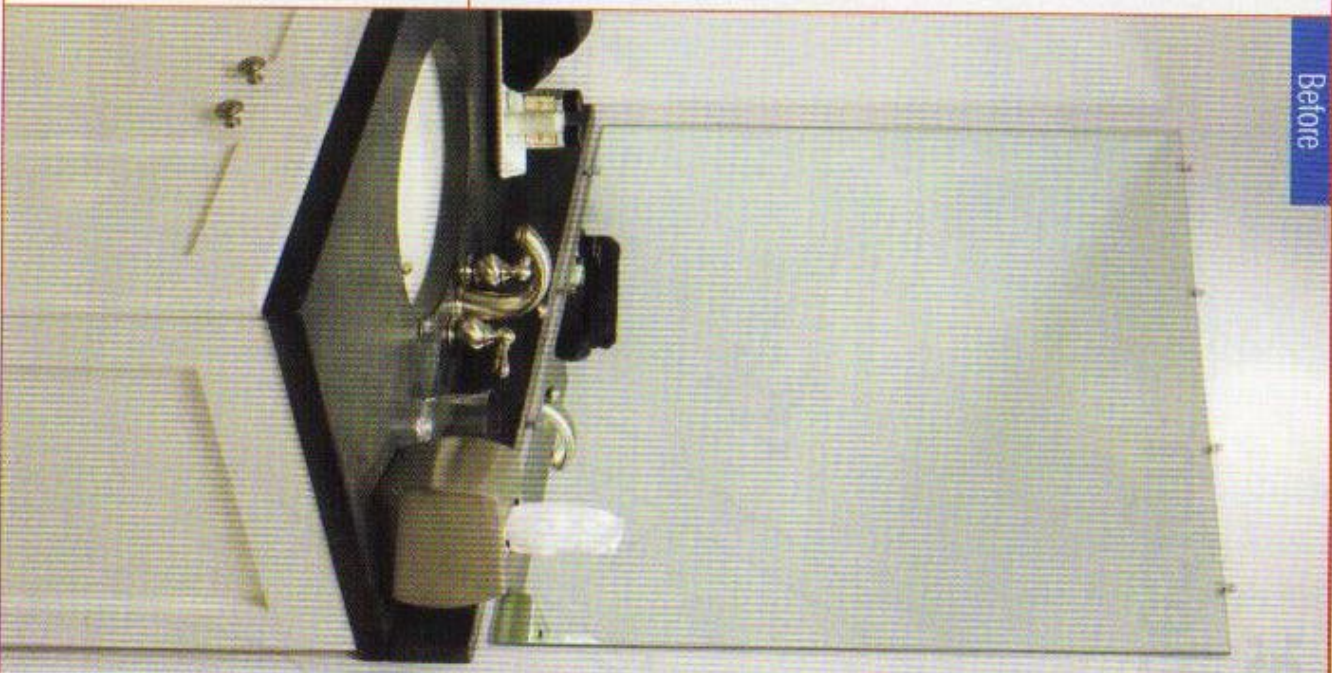

Industry products

Mirror frames

Mirror Mate LLC of Matthews, N.C., created a line of custom-cut frames that adhere directly to plate glass bathroom mirrors already on the wall. They can be cut to any mirror size and to fit where the mirror edge meets a backsplash, wall or ceiling, according to the release. The frames cover clips that hold the mirror and mask the mirror's edge when viewed from the side. Easy to assemble and install, they are available in more than 35 styles and finishes, from wood to metallic tones, according to the release.

866/304-6283 | www.mirrormate.com

Got product? Submit releases announcing new products or marketing material, and glossy color photos or high-resolution electronic images to: *Glass Magazine*, 8200 Greensboro Drive, Suite 302, McLean, VA 22102, Attn: Katy Devlin, or email kdevlin@glass.org.

Before